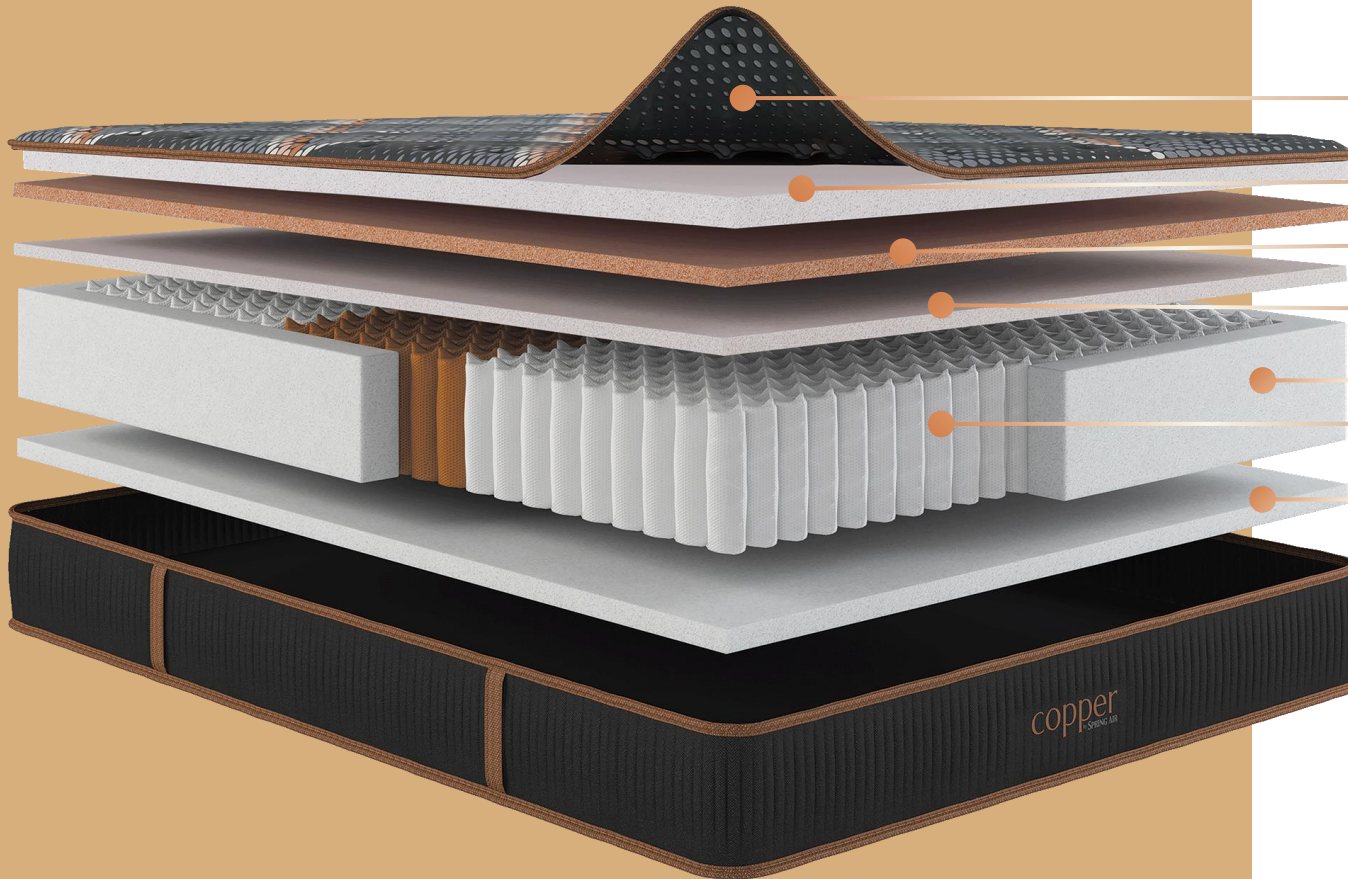

Palazzo

copper
by **SPRING AIR**

NatuVerex™ Copper Cooling Cover

Plush Reflex Quilted Foam

Plush Copper Memory Foam

Medium Comfort Foam

8" 960 count Combi-Zone, fabric wrapped coil system + foam encasement

Firm Support Foam

Copper-infused fabric

Temperature regulation & cooling

Maximum airflow

Edge-to-edge support

High-density foams

Medium comfort