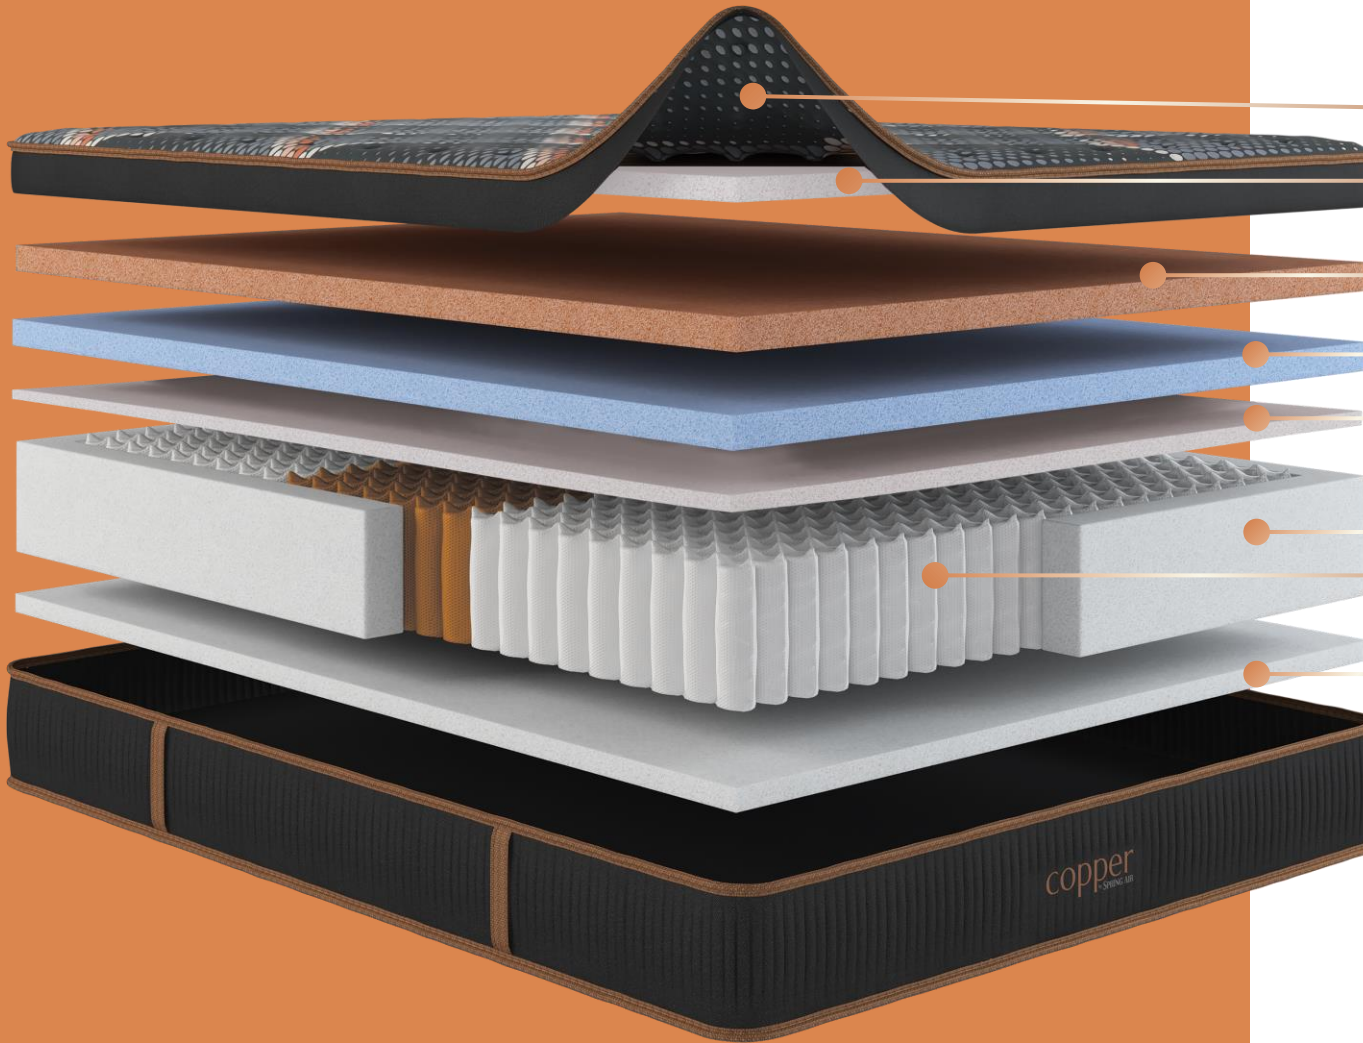

Tuscany

copper

by **SPRING AIR**

NatuVerex™ Copper Cooling Cover

Plush Reflex Quilted Foam

Plush Copper Memory Foam

Plush Hyper Gel Foam

Firm Comfort Foam

8" 960 count Combi-Zone, fabric wrapped coil system + foam encasement

Firm Support Foam

Copper-infused fabric

Temperature regulation & cooling

Maximum airflow

Edge-to-edge support

Hybrid technology

Plush comfort